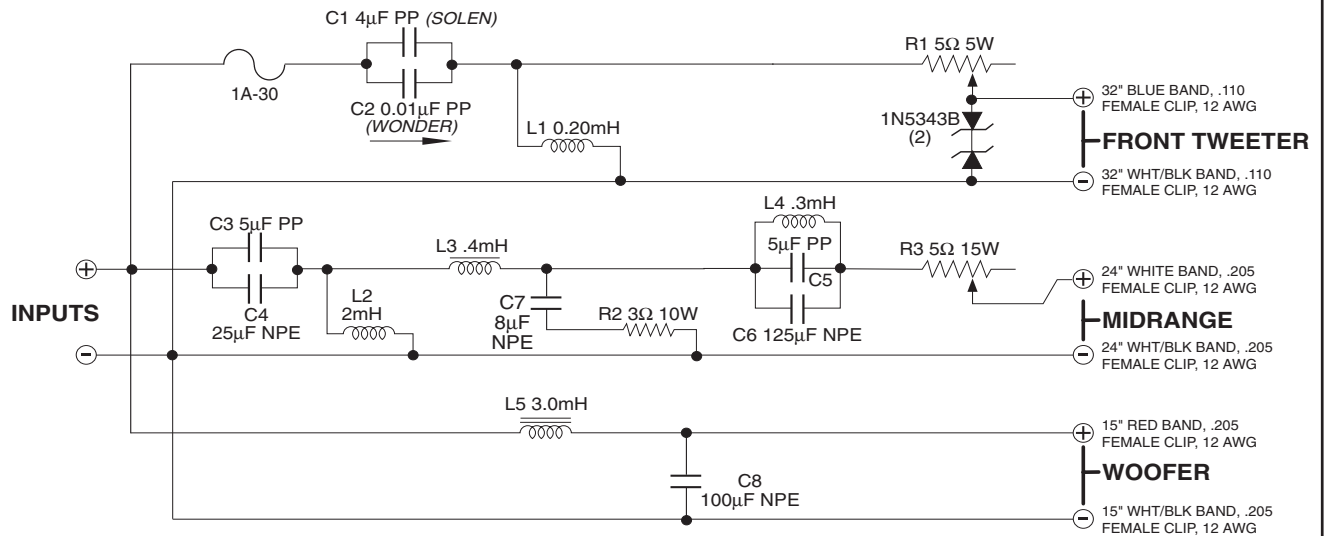

### TECHNICAL INFORMATION

TWEETER  
#902-3082

DIAPHRAGM  
#751-3722

MID-BASS COUPLER  
#902-3068

12" WOOFER  
#902-3054

RS 7 Kappa Series 3-Way Speaker System